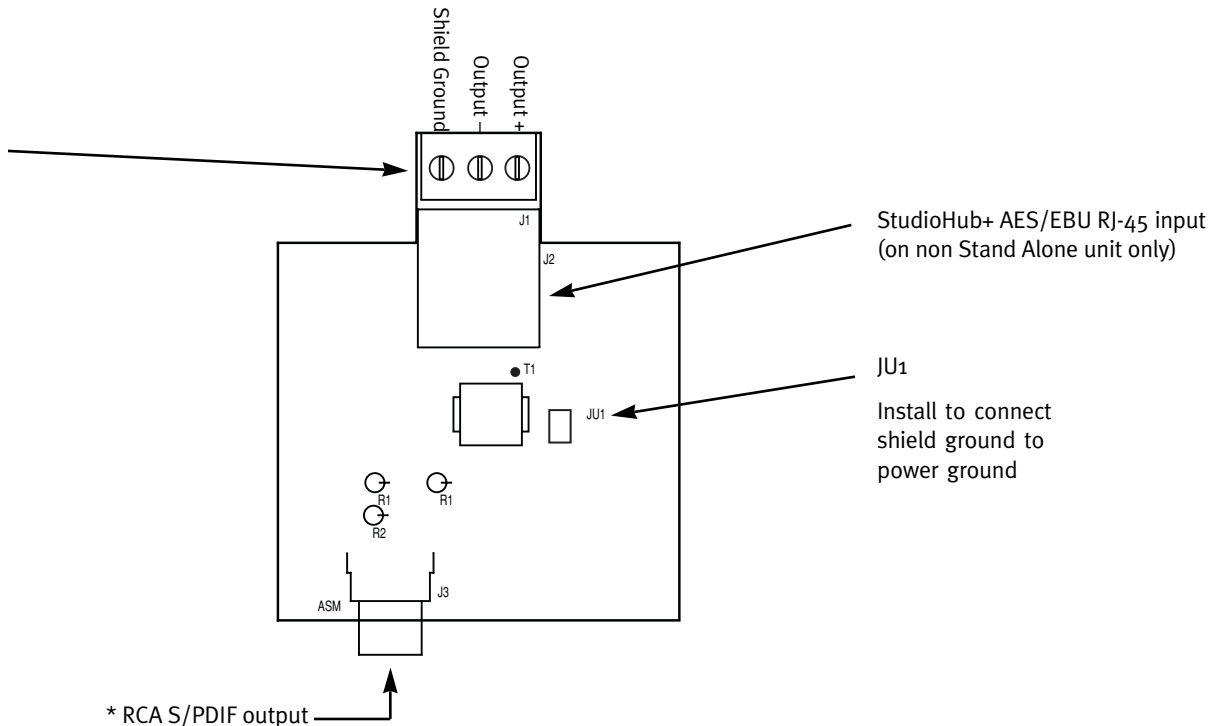

Audio input provided on barrier strip (on Stand Alone unit only)

Part # **MJ-SPDIFIN StudioHub+ S/PDIF to AES/EBU Converter**

Part # **MJ-SPDIFINSA Stand Alone**

Stand Alone Units include barrier strip & power supply (wall wart)