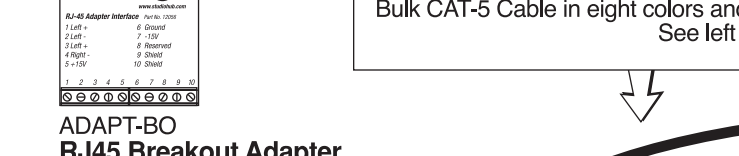

RJ45 Pinout T568B Standard

Pro Gear (typical)

Adapters

Note: Standard adapter length is 8 inches. "Pigtail" (bare end) models are available in 8" and 6" lengths. 8" Pigtail model part ADAPT-PIGTAIL.

Studio Side