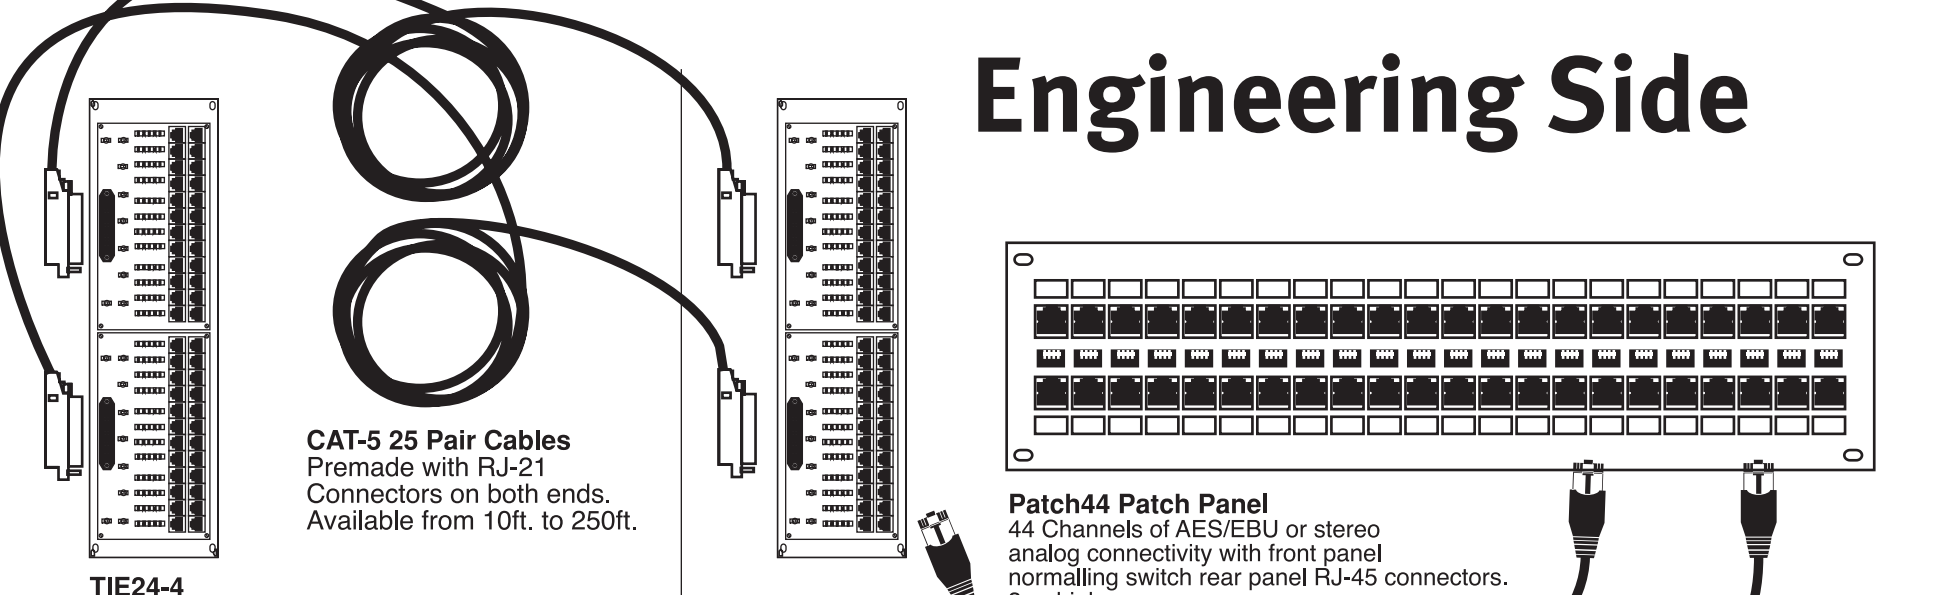

Plate Mounting Metalwork

Engineering Side