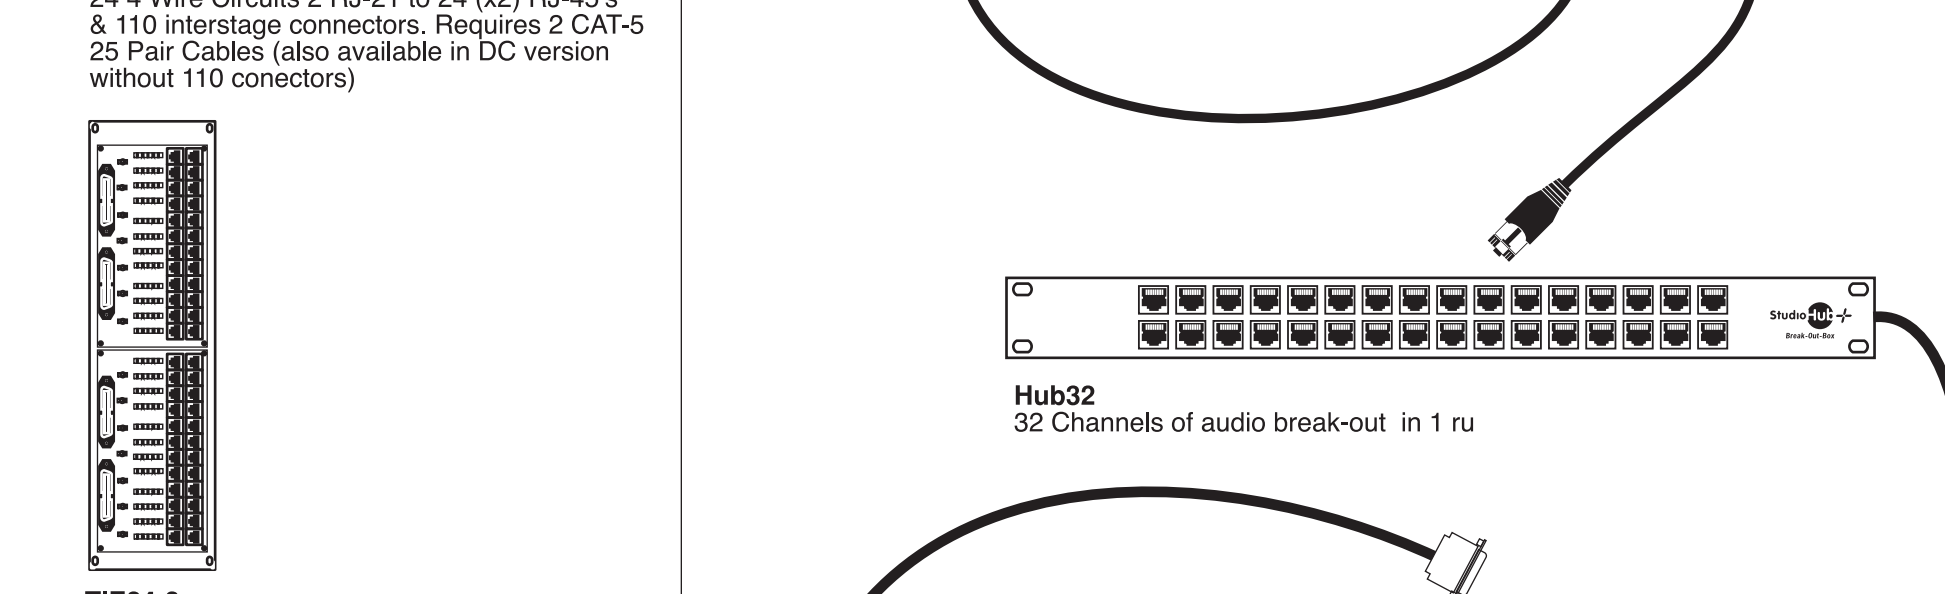

Plate Mounting Metalwork

Engineering Side