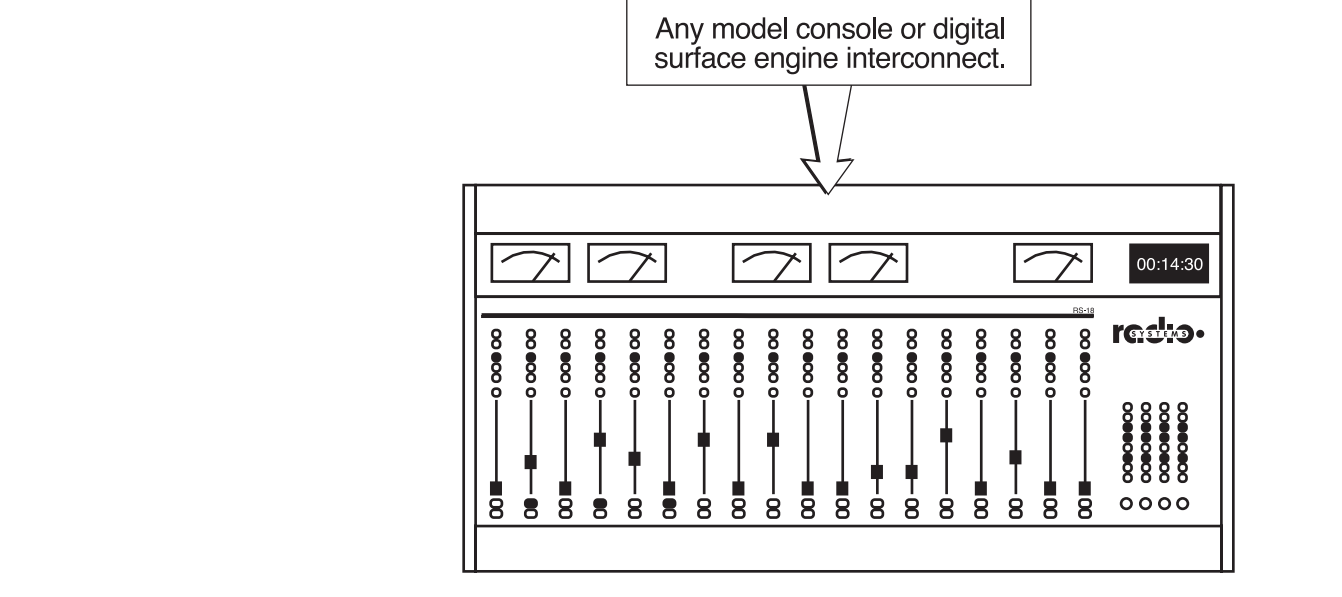

RJ45 Pinout T568B Standard

Pro Gear (typical)

Adapters

Note: Standard adapter length is 8 inches. "Pigtail" (bare end) models are available in 8" and 6" lengths. 8" Pigtail model part ADAPT-PIGTAIL.

Studio Side