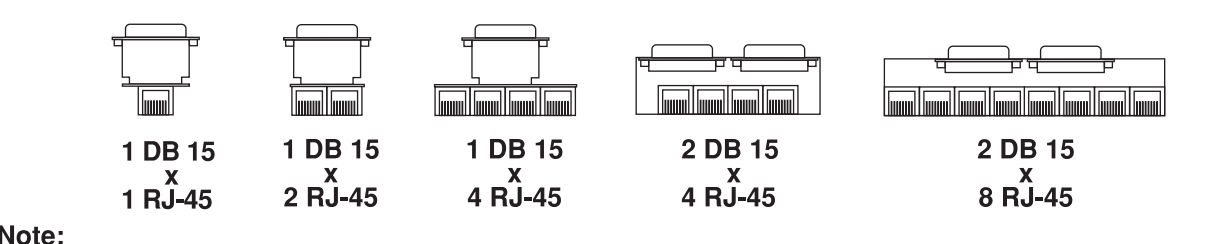

RJ-45 Pre-Made Shielded Patch Cables

Part #	Length	Color	Type
13268	2'	Gray	Patch
11389	3'	Gray	Patch
11346	5'	Gray	Patch
11436	7'	Gray	Patch
11638	10'	Gray	Patch
11552	12'	Gray	Patch
11347	15'	Gray	Patch
11639	20'	Gray	Patch
11348	25'	Gray	Patch
11640	35'	Gray	Patch
11349	50'	Gray	Patch
11385	75'	Gray	Patch
13065	100'	Gray	Patch
13084	125'	Gray	Patch
13083	150'	Gray	Patch
11677	1000'	White	Bulk (unreel)
14145	1000'	Gray	Bulk (unreel)
14146	1000'	Red	Bulk (unreel)
14147	1000'	Yellow	Bulk (unreel)
14148	1000'	Orange	Bulk (unreel)
14149	1000'	Green	Bulk (unreel)
14150	1000'	Dark Blue	Bulk (unreel)
14151	1000'	Light Blue	Bulk (unreel)
11450	500'	Yellow	8 Cable Bundled

Note:
Part #11450 - 8 Cable bundled shielded CAT-5 - is available in custom lengths with RJ-45 connectors pre-applied to one or both ends.

Active Device Current Consumption

Part #	Description	Current
12065	MatchJack Out (IHF to Pro)	75ma
12059	MatchJack In (Pro to IHF)	35ma
12076	MatchJack In (S/PDIF/Optical to AES)	100ma
12414	Dual MatchJack Plate	100ma
12063	Headphone Plate	100ma
12068	Mic Pre-amp Plate	55ma
12136	Power Amp Plate	1400ma
12132	Monitor Plate	145ma
12440/134	VU Meter Plate	150ma
12439/157	LCD Selector Plate	75ma
12061	DA Hub (single)	575ma
12070	Combiner Hub (single)	175ma

Note:
Part #11401 - External Power Supply - provides 3 amps.
Part #11314 - Wall Wart Power Supply - provides 200 ma.

Console Harness Selector