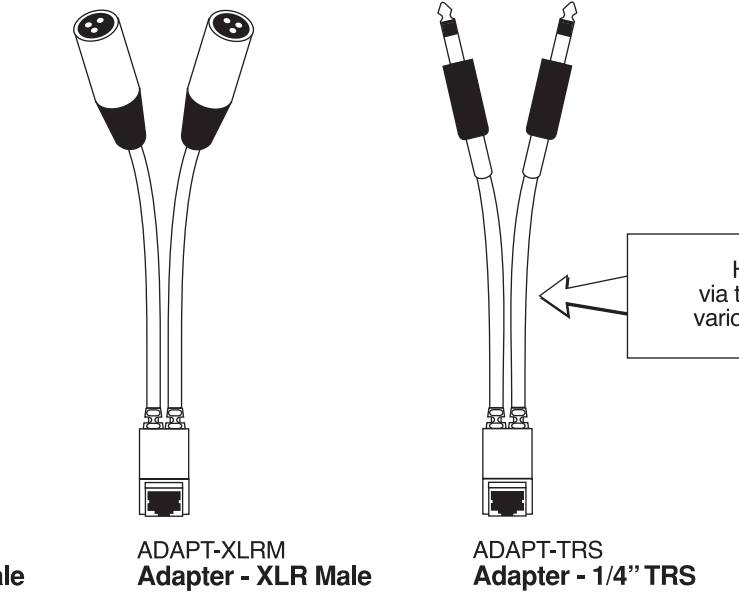

Note:
Part #11450 - 8 Cable bundled shielded CAT-5 - is available in custom lengths with RJ-45 connectors pre-applied to one or both ends.

Active Device Current Consumption

Part #	Description	Current
12065	MatchJack Out (IHF to Pro)	75ma
12059	MatchJack In (Pro to IHF)	35ma
12076	MatchJack In (S/PDIF/Optical to AES)	100ma
12414	Dual MatchJack Plate	100ma
12063	Headphone Plate	100ma
12068	Mic Pre-amp Plate	55ma
12136	Power Amp Plate	1400ma
12132	Monitor Plate	145ma
12440/134	VU Meter Plate	150ma
12439/157	LCD Selector Plate	75ma
12061	DA Hub (single)	575ma
12070	Combiner Hub (single)	175ma

StudioHub+ Pinout Chart

Channel	Color Pair	RJ-45 Pins	110 Pins	Ethernet
L+ / AES+	Wh/Org	1	3	TR+
L- / AES-	Org/Wh	2	4	TR-
R+	Wh/Grn	3	5	R+
R-	Grn/Wh	6	6	R-
nc	Wh/Blu	5	1	n/c
GND	Blu/Wh	4	2	n/c
15V-	Wh/Brn	7	7	n/c
15V+	Brn/Wh	8	8	n/c
Shield	Wh/Sl/	Shield	9	x
Shield	Sl/Wh	Shield	10	x

RJ45 Pinout T568B Standard

Pro Gear (typical)

Adapters

Note: Standard adapter length is 8 inches. "Pigtail" (bare end) models are available in 8" and 6" lengths. 8" Pigtail model part ADAPT-PIGTAIL.

Studio Side