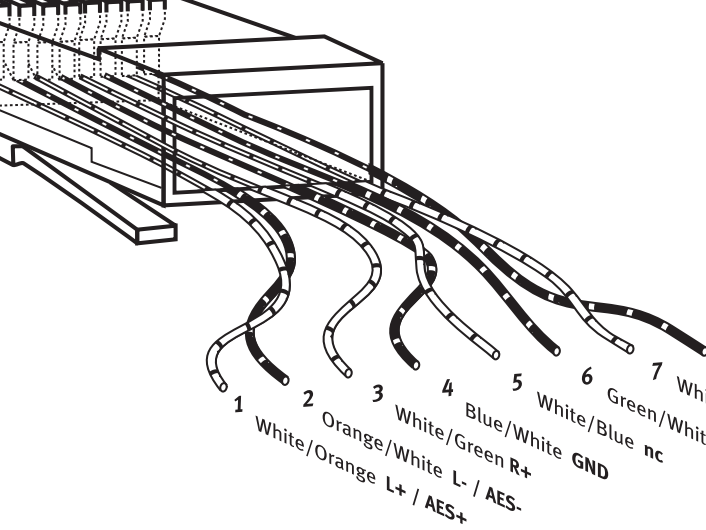

Note:
Part #11401 - External Power Supply - provides 3 amps.
Part #11314 - Wall Wart Power Supply - provides 200 ma.

Console Harness Selector

Part #	Consoles	# of Hubs
12093	Arrakis 1200-15 Harness	2
12453	Audiotronics 2500 Harness	4
12149	Millenium 6 Channel 1 Hub Harness	1
12150	Millenium 12 Channel 2 Hub Harness	2
12151	Millenium 18 Channel 3 Hub Harness	3
12152	Millenium 24 Channel 4 Hub Harness	4
12956	Pacific Airwave (analog) 2 Hub Harness	2
12953	Pacific Airwave (digital) 2 Hub Harness	2
12571	Pacific Airwave (digital) 3 Hub Harness	3
12449	Pacific Impulse 2 Hub Harness	2
12450	Pacific Impulse 3 Hub Harness	3
13025	Pacific Impulse 4 Hub Harness	4
12621	Pacific BMX 3 Hub Harness	3
12622	Pacific BMX 4 Hub Harness	4
12517	Yamaha O2R 2 Hub Harness	2
13705	Audio Arts R-60 1 Hub Harness	1
13779	Audio Arts R-60 2 Hub Harness	2
12955	Audio Arts R-5 4 Hub Harness	4
12491	Audio Arts D-70 2 Hub Harness	2
12562	Audio Arts D-70 3 Hub Harness	3
12492	Audio Arts D-70 4 Hub Harness	4
12954	Wheatstone A-300 6 Hub Harness	6
12537	Mackie 1202 Console Harness (1/4")	2

StudioHub+ Pinout Chart

Channel	Color Pair	RJ-45 Pins	110 Pins	Ethernet
L+ / AES+	Wh/Org	1	3	TR+
L- / AES-	Org/Wh	2	4	TR-
R+	Wh/Grn	3	5	R+
R-	Grn/Wh	6	6	R-
nc	Wh/Blu	5	1	n/c
GND	Blu/Wh	4	2	n/c
15V-	Wh/Brn	7	7	n/c
15V+	Brn/Wh	8	8	n/c
Shield	Wh/Sl/	Shield	9	x
Shield	Sl/Wh	Shield	10	x

RJ45 Pinout T568B Standard