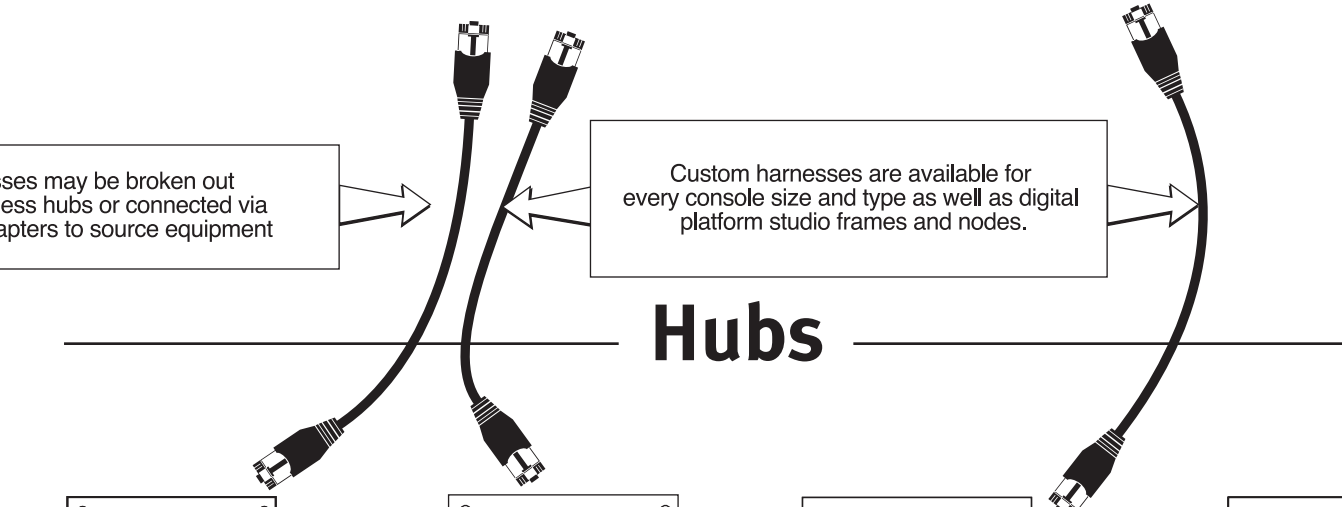

RJ45 Pinout T568B Standard

Pro Gear (typical)

Adapters

Note: Standard adapter length is 8 inches. "Pigtail" (bare end) models are available in 8" and 6" lengths. 8" Pigtail model part ADAPT-PIGTAIL.

Studio Side

Power Supplies

Plates

"Stand Alone" models of plates are provided with barrier strip connectors for customer connection of non-RJ-45 cables and "wall-wart" separate power supplies

Plate Mounting Metalwork