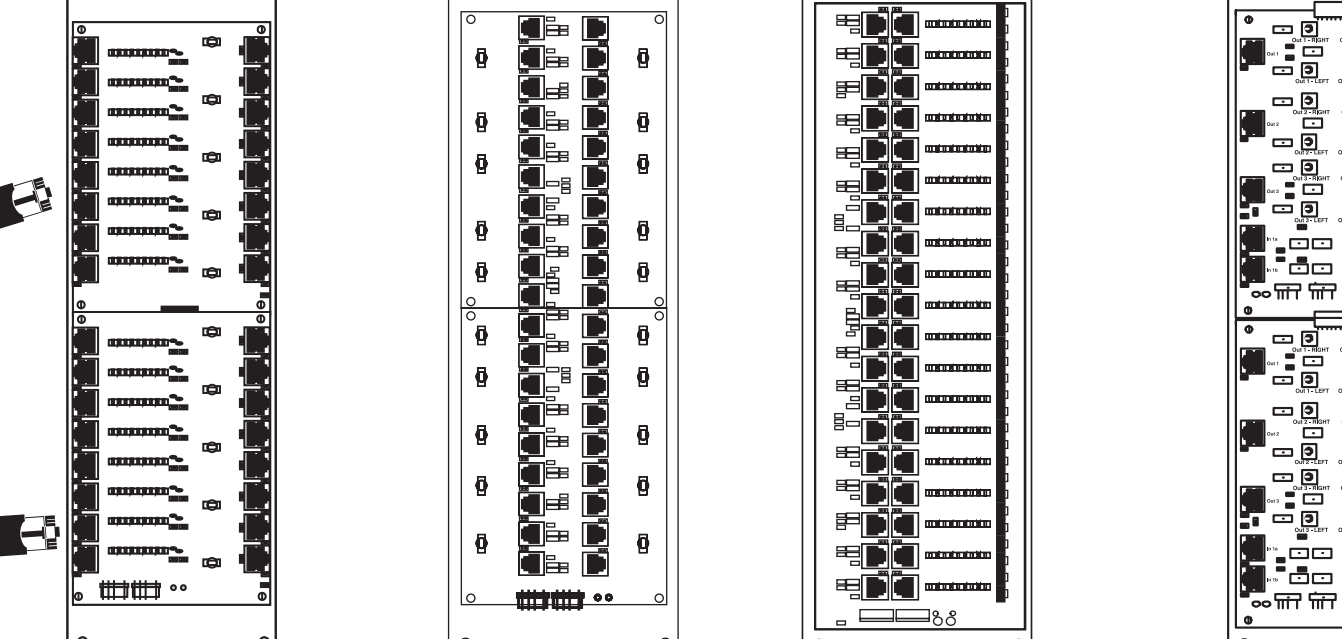

RJ45 Pinout T568B Standard

Pro Gear (typical)

Adapters

Note: Standard adapter length is 8 inches. "Pigtail" (bare end) models are available in 8" and 6" lengths. 8" Pigtail model part ADAPT-PIGTAIL.

Studio Side

Power Supplies

Plates

"Stand Alone" models of plates are provided with barrier strip connectors for customer connection of non-RJ-45 cables and "wall-wart" separate power supplies

Plate Mounting Metalwork