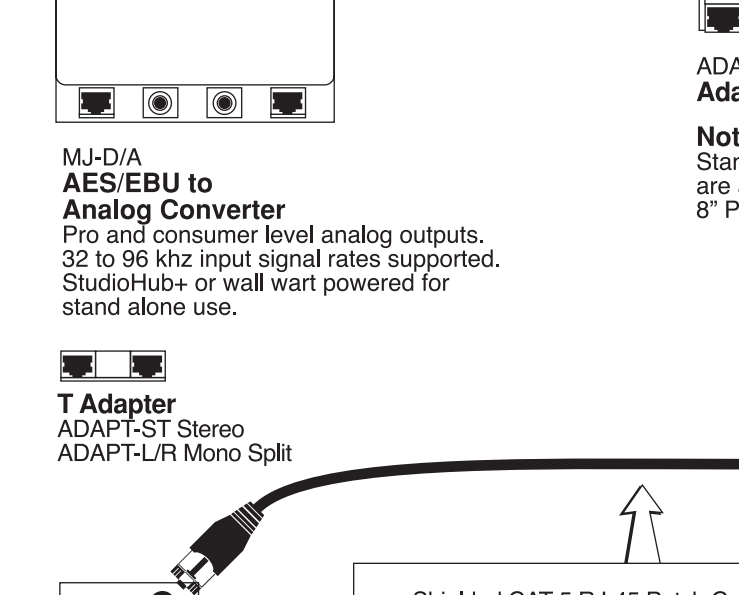

Note:
Part #11450 - 8 Cable bundled shielded CAT-5 - is available in custom lengths with RJ-45 connectors pre-applied to one or both ends.

Active Device Current Consumption

Part #	Description	Current
12065	MatchJack Out (IHF to Pro)	75ma
12059	MatchJack In (Pro to IHF)	35ma
12076	MatchJack In (S/PDIF/Optical to AES)	100ma
12414	Dual MatchJack Plate	100ma
12063	Headphone Plate	100ma
12068	Mic Pre-amp Plate	55ma
12136	Power Amp Plate	1400ma
12132	Monitor Plate	145ma
12440/134	VU Meter Plate	150ma
12439/157	LCD Selector Plate	75ma
12061	DA Hub (single)	575ma
12070	Combiner Hub (single)	175ma

Note:
Part #11401 - External Power Supply - provides 3 amps.
Part #11314 - Wall Wart Power Supply - provides 200 ma.

Console Harness Selector

Part #	Consoles	# of Hubs
12093	Arrakis 1200-15 Harness	2
12453	Audiotronics 2500 Harness	4
12149	Millenium 6 Channel 1 Hub Harness	1
12150	Millenium 12 Channel 2 Hub Harness	2
12151	Millenium 18 Channel 3 Hub Harness	3
12152	Millenium 24 Channel 4 Hub Harness	4
12956	Pacific Airwave (analog) 2 Hub Harness	2
12953	Pacific Airwave (digital) 2 Hub Harness	2
12571	Pacific Airwave (digital) 3 Hub Harness	3
12449	Pacific Impulse 2 Hub Harness	2
12450	Pacific Impulse 3 Hub Harness	3
13025	Pacific Impulse 4 Hub Harness	4
12621	Pacific BMX 3 Hub Harness	3
12622	Pacific BMX 4 Hub Harness	4
12517	Yamaha O2R 2 Hub Harness	2
13705	Audio Arts R-60 1 Hub Harness	1
13779	Audio Arts R-60 2 Hub Harness	2
12955	Audio Arts R-5 4 Hub Harness	4
12491	Audio Arts D-70 2 Hub Harness	2
12562	Audio Arts D-70 3 Hub Harness	3
12492	Audio Arts D-70 4 Hub Harness	4
12954	Wheatstone A-300 6 Hub Harness	6
12537	Mackie 1202 Console Harness (1/4")	2

RJ45 Pinout T568B Standard

Pro Gear (typical)

Adapters

Note: Standard adapter length is 8 inches. "Pigtail" (bare end) models are available in 8" and 6" lengths. 8" Pigtail model part ADAPT-PIGTAIL.

Studio Side