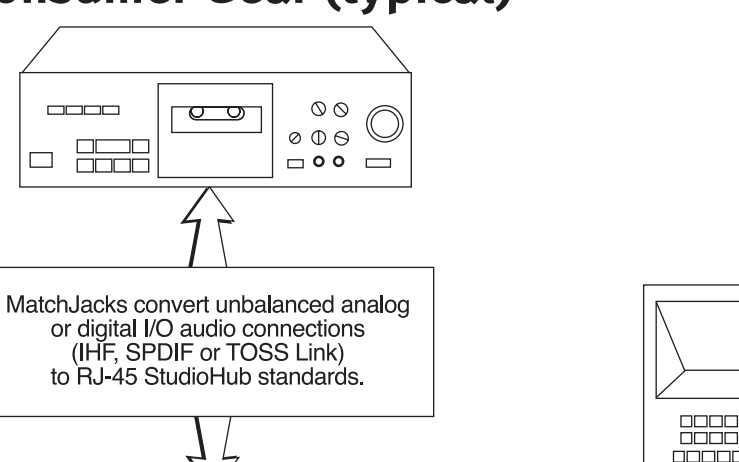

Note:
Part #11401 - External Power Supply - provides 3 amps.
Part #11314 - Wall Wart Power Supply - provides 200 ma.

Console Harness Selector

Part #	Consoles	# of Hubs
12093	Arrakis 1200-15 Harness	2
12453	Audiotronics 2500 Harness	4
12149	Millenium 6 Channel 1 Hub Harness	1
12150	Millenium 12 Channel 2 Hub Harness	2
12151	Millenium 18 Channel 3 Hub Harness	3
12152	Millenium 24 Channel 4 Hub Harness	4
12956	Pacific Airwave (analog) 2 Hub Harness	2
12953	Pacific Airwave (digital) 2 Hub Harness	2
12571	Pacific Airwave (digital) 3 Hub Harness	3
12449	Pacific Impulse 2 Hub Harness	2
12450	Pacific Impulse 3 Hub Harness	3
13025	Pacific Impulse 4 Hub Harness	4
12621	Pacific BMX 3 Hub Harness	3
12622	Pacific BMX 4 Hub Harness	4
12517	Yamaha O2R 2 Hub Harness	2
13705	Audio Arts R-60 1 Hub Harness	1
13779	Audio Arts R-60 2 Hub Harness	2
12955	Audio Arts R-5 4 Hub Harness	4
12491	Audio Arts D-70 2 Hub Harness	2
12562	Audio Arts D-70 3 Hub Harness	3
12492	Audio Arts D-70 4 Hub Harness	4
12954	Wheatstone A-300 6 Hub Harness	6
12537	Mackie 1202 Console Harness (1/4")	2

StudioHub+ Pinout Chart

Channel	Color Pair	RJ-45 Pins	110 Pins	Ethernet
L+ / AES+	Wh/Org	1	3	TR+
L- / AES-	Org/Wh	2	4	TR-
R+	Wh/Grn	3	5	R+
R-	Grn/Wh	6	6	R-
nc	Wh/Blu	5	1	n/c
GND	Blu/Wh	4	2	n/c
15V-	Wh/Brn	7	7	n/c
15V+	Brn/Wh	8	8	n/c
Shield	Wh/Sl/	Shield	9	x
Shield	Sl/Wh	Shield	10	x

RJ45 Pinout T568B Standard