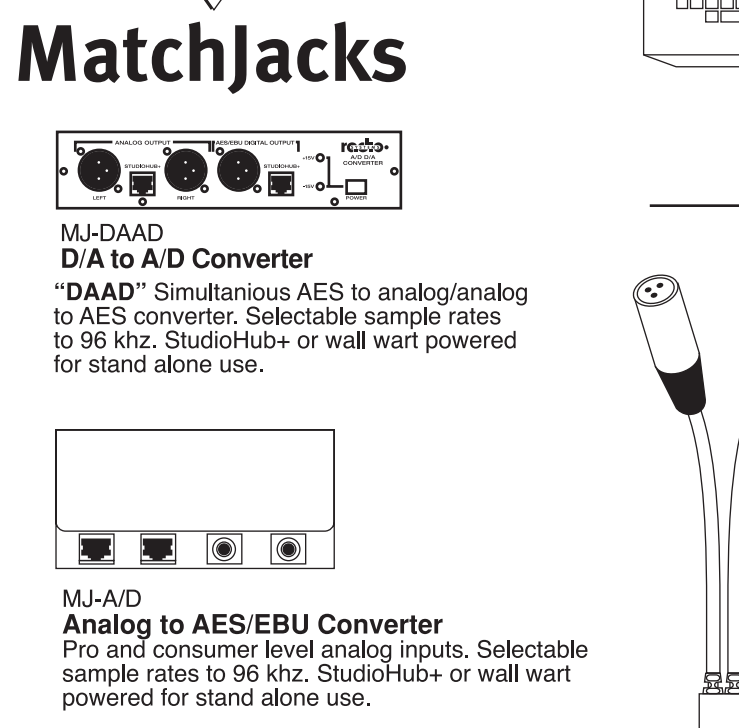

Note:
Part #11450 - 8 Cable bundled shielded CAT-5 - is available in custom lengths with RJ-45 connectors pre-applied to one or both ends.

Active Device Current Consumption

Part #	Description	Current
12065	MatchJack Out (IHF to Pro)	75ma
12059	MatchJack In (Pro to IHF)	35ma
12076	MatchJack In (S/PDIF/Optical to AES)	100ma
12414	Dual MatchJack Plate	100ma
12063	Headphone Plate	100ma
12068	Mic Pre-amp Plate	55ma
12136	Power Amp Plate	1400ma
12132	Monitor Plate	145ma
12440/134	VU Meter Plate	150ma
12439/157	LCD Selector Plate	75ma
12061	DA Hub (single)	575ma
12070	Combiner Hub (single)	175ma

Note:
Part #11401 - External Power Supply - provides 3 amps.
Part #11314 - Wall Wart Power Supply - provides 200 ma.

Console Harness Selector

Part #	Consoles	# of Hubs
12093	Arrakis 1200-15 Harness	2
12453	Audiotronics 2500 Harness	4
12149	Millenium 6 Channel 1 Hub Harness	1
12150	Millenium 12 Channel 2 Hub Harness	2
12151	Millenium 18 Channel 3 Hub Harness	3
12152	Millenium 24 Channel 4 Hub Harness	4
12956	Pacific Airwave (analog) 2 Hub Harness	2
12953	Pacific Airwave (digital) 2 Hub Harness	2
12571	Pacific Airwave (digital) 3 Hub Harness	3
12449	Pacific Impulse 2 Hub Harness	2
12450	Pacific Impulse 3 Hub Harness	3
13025	Pacific Impulse 4 Hub Harness	4
12621	Pacific BMX 3 Hub Harness	3
12622	Pacific BMX 4 Hub Harness	4
12517	Yamaha O2R 2 Hub Harness	2
13705	Audio Arts R-60 1 Hub Harness	1
13779	Audio Arts R-60 2 Hub Harness	2
12955	Audio Arts R-5 4 Hub Harness	4
12491	Audio Arts D-70 2 Hub Harness	2
12562	Audio Arts D-70 3 Hub Harness	3
12492	Audio Arts D-70 4 Hub Harness	4
12954	Wheatstone A-300 6 Hub Harness	6
12537	Mackie 1202 Console Harness (1/4")	2

RJ45 Pinout T568B Standard

Pro Gear (typical)

Adapters

Note: Standard adapter length is 8 inches. "Pigtail" (bare end) models are available in 8" and 6" lengths. 8" Pigtail model part ADAPT-PIGTAIL.

Studio Side