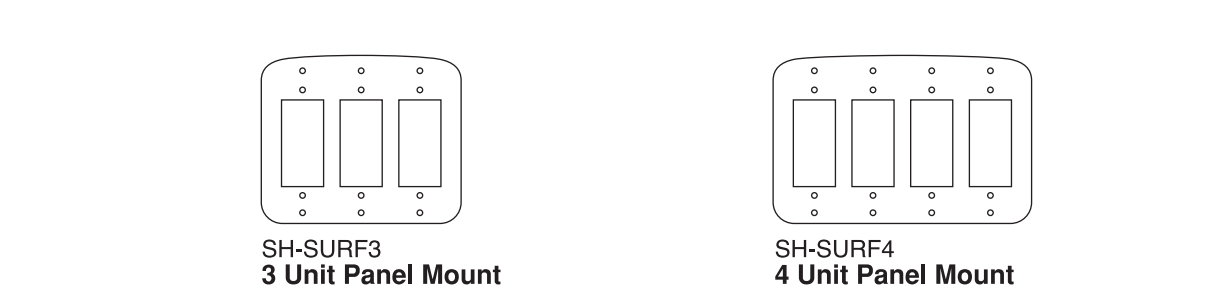

RJ45 Pinout T568B Standard

Pro Gear (typical)

Adapters

Note: Standard adapter length is 8 inches. "Pigtail" (bare end) models are available in 8" and 6" lengths. 8" Pigtail model part ADAPT-PIGTAIL.

Studio Side

Power Supplies

Plates

"Stand Alone" models of plates are provided with barrier strip connectors for customer connection of non-RJ-45 cables and "wall-wart" separate power supplies

Plate Mounting Metalwork