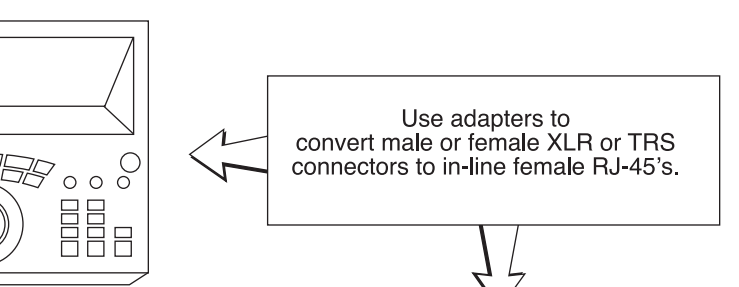

Pro Gear (typical)