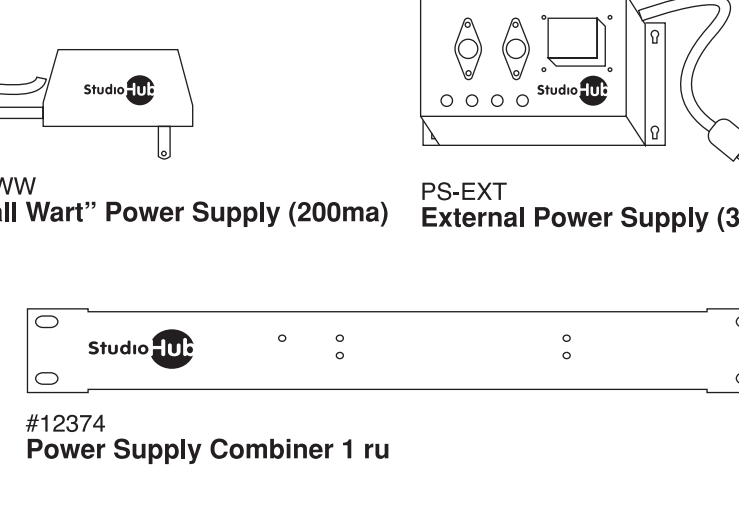

RJ45 Pinout T568B Standard

Pro Gear (typical)

Adapters

Note: Standard adapter length is 8 inches. "Pigtail" (bare end) models are available in 8" and 6" lengths. 8" Pigtail model part ADAPT-PIGTAIL.

Studio Side

Power Supplies

Plates

"Stand Alone" models of plates are provided with barrier strip connectors for customer connection of non-RJ-45 cables and "wall-wart" separate power supplies

Plate Mounting Metalwork