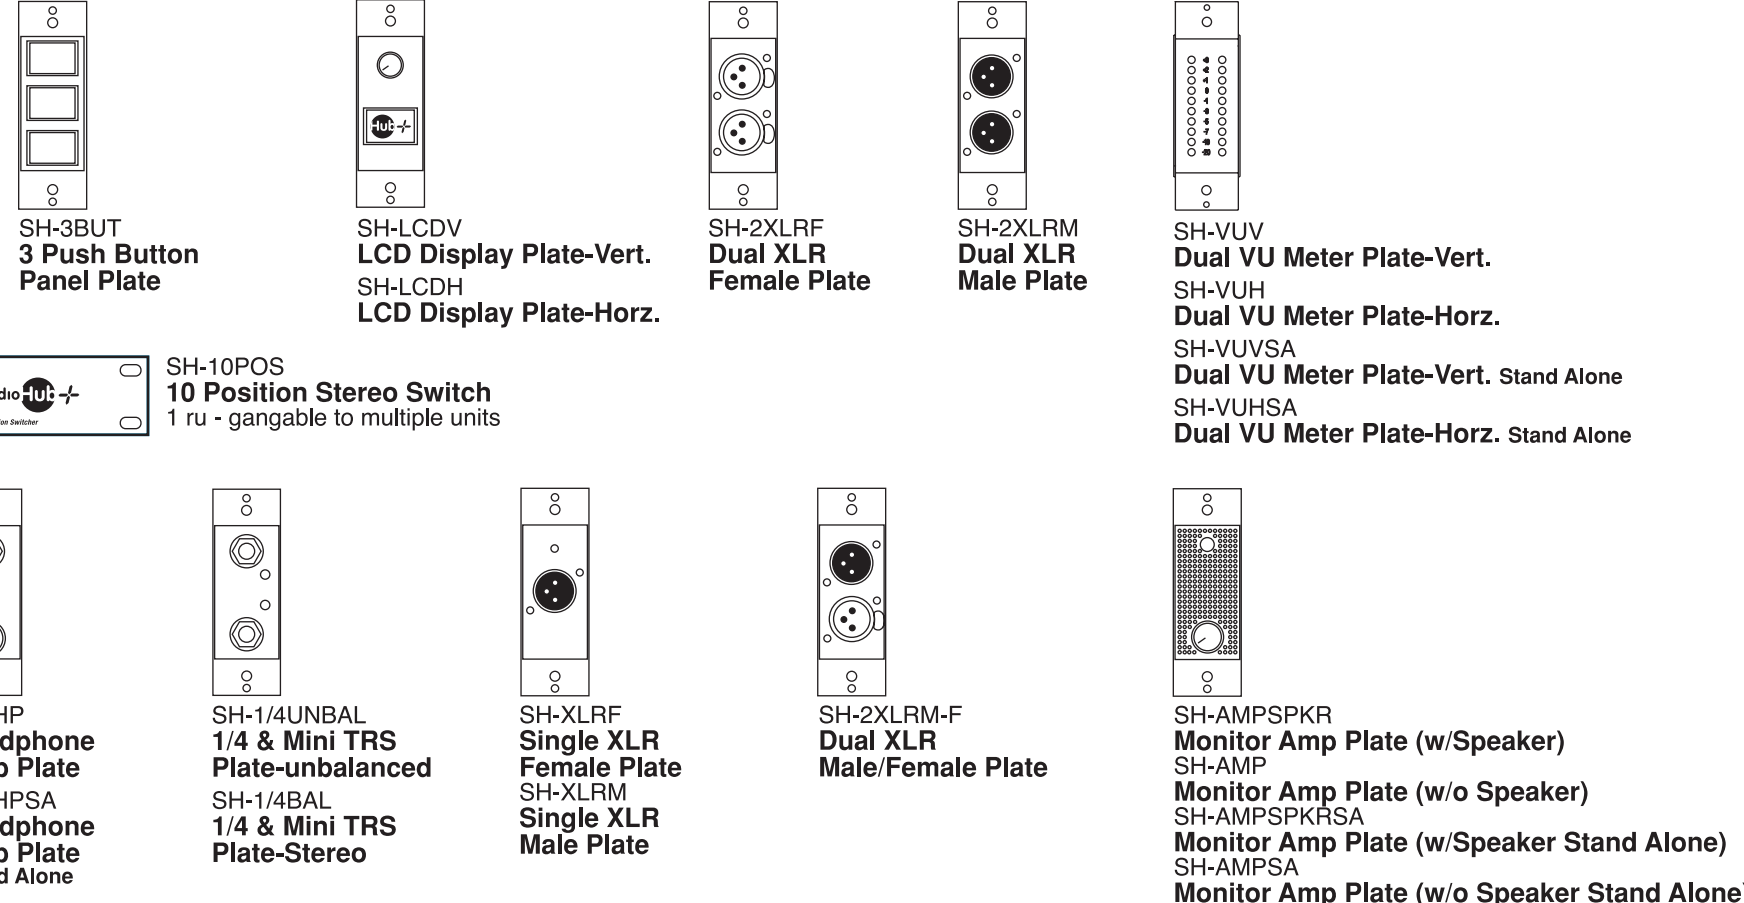

StudioHub+ Pinout Chart

Channel	Color Pair	RJ-45 Pins	110 Pins	Ethernet
L+ / AES+	Wh/Org	1	3	TR+
L- / AES-	Org/Wh	2	4	TR-
R+	Wh/Grn	3	5	R+
R-	Grn/Wh	6	6	R-
nc	Wh/Blu	5	1	n/c
GND	Blu/Wh	4	2	n/c
15V-	Wh/Brn	7	7	n/c
15V+	Brn/Wh	8	8	n/c
Shield	Wh/Sl/	Shield	9	x
Shield	Sl/Wh	Shield	10	x

RJ45 Pinout T568B Standard

Pro Gear (typical)

Adapters

Note: Standard adapter length is 8 inches. "Pigtail" (bare end) models are available in 8" and 6" lengths. 8" Pigtail model part ADAPT-PIGTAIL.

Studio Side

Power Supplies

Plates

"Stand Alone" models of plates are provided with barrier strip connectors for customer connection of non-RJ-45 cables and "wall-wart" separate power supplies

Plate Mounting Metalwork