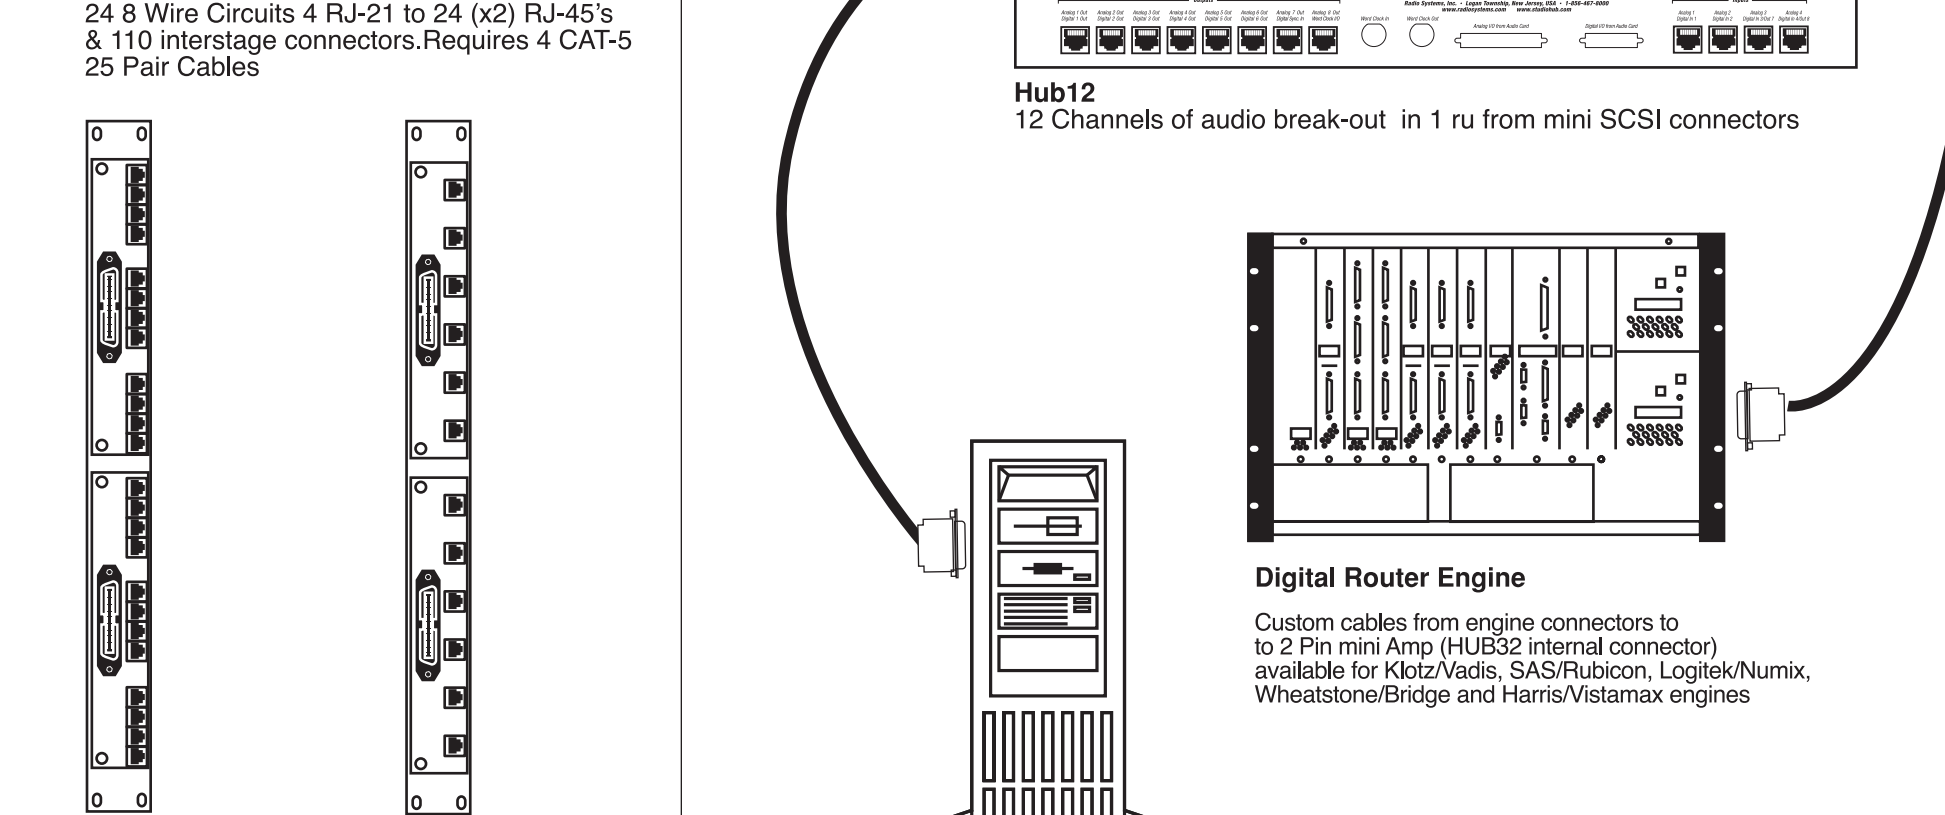

Plate Mounting Metalwork

Engineering Side