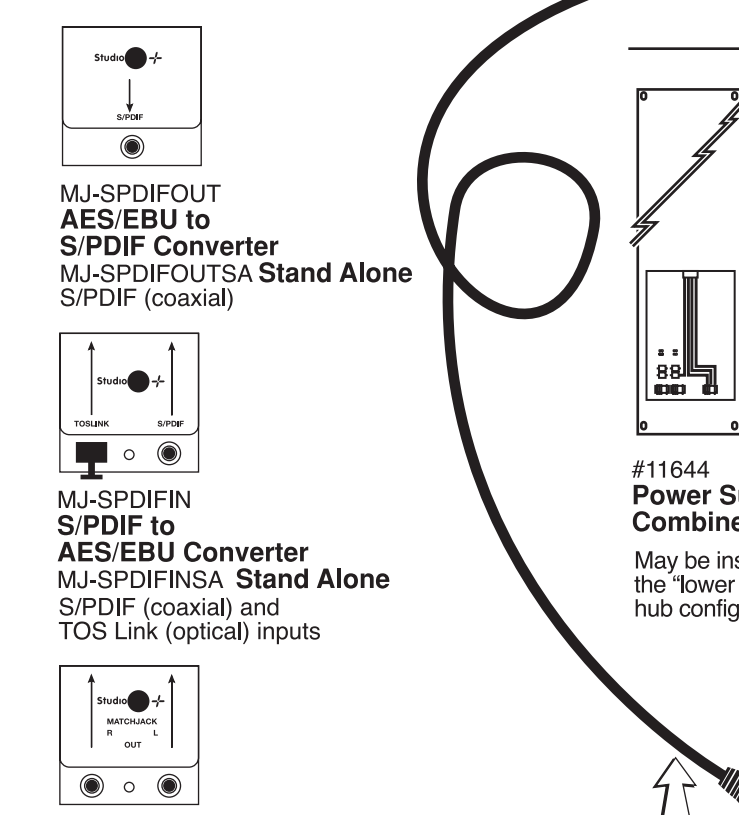

Note:
Part #11450 - 8 Cable bundled shielded CAT-5 - is available in custom lengths with RJ-45 connectors pre-applied to one or both ends.

Active Device Current Consumption

Part #	Description	Current
12065	MatchJack Out (IHF to Pro)	75ma
12059	MatchJack In (Pro to IHF)	35ma
12076	MatchJack In (S/PDIF/Optical to AES)	100ma
12414	Dual MatchJack Plate	100ma
12063	Headphone Plate	100ma
12068	Mic Pre-amp Plate	55ma
12136	Power Amp Plate	1400ma
12132	Monitor Plate	145ma
12440/134	VU Meter Plate	150ma
12439/157	LCD Selector Plate	75ma
12061	DA Hub (single)	575ma
12070	Combiner Hub (single)	175ma

Note:
Part #11401 - External Power Supply - provides 3 amps.
Part #11314 - Wall Wart Power Supply - provides 200 ma.

Console Harness Selector

Part #	Consoles	# of Hubs
12093	Arrakis 1200-15 Harness	2
12453	Audiotronics 2500 Harness	4
12149	Millenium 6 Channel 1 Hub Harness	1
12150	Millenium 12 Channel 2 Hub Harness	2
12151	Millenium 18 Channel 3 Hub Harness	3
12152	Millenium 24 Channel 4 Hub Harness	4
12956	Pacific Airwave (analog) 2 Hub Harness	2
12953	Pacific Airwave (digital) 2 Hub Harness	2
12571	Pacific Airwave (digital) 3 Hub Harness	3
12449	Pacific Impulse 2 Hub Harness	2
12450	Pacific Impulse 3 Hub Harness	3
13025	Pacific Impulse 4 Hub Harness	4
12621	Pacific BMX 3 Hub Harness	3
12622	Pacific BMX 4 Hub Harness	4
12517	Yamaha O2R 2 Hub Harness	2
13705	Audio Arts R-60 1 Hub Harness	1
13779	Audio Arts R-60 2 Hub Harness	2
12955	Audio Arts R-5 4 Hub Harness	4
12491	Audio Arts D-70 2 Hub Harness	2
12562	Audio Arts D-70 3 Hub Harness	3
12492	Audio Arts D-70 4 Hub Harness	4
12954	Wheatstone A-300 6 Hub Harness	6
12537	Mackie 1202 Console Harness (1/4")	2

RJ45 Pinout T568B Standard

Pro Gear (typical)

Adapters

Note: Standard adapter length is 8 inches. "Pigtail" (bare end) models are available in 8" and 6" lengths. 8" Pigtail model part ADAPT-PIGTAIL.

Studio Side