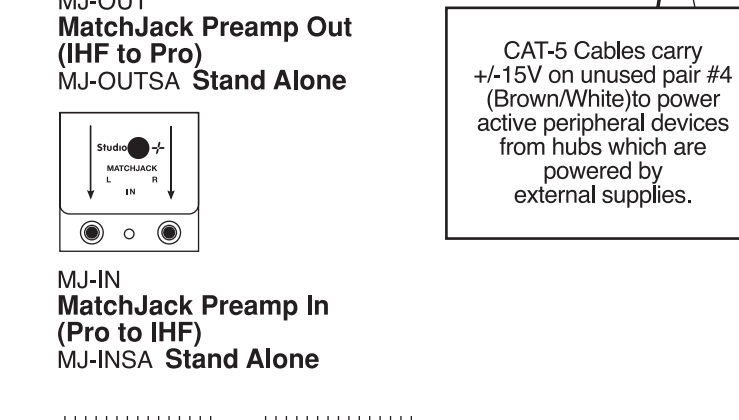

Note:
Part #11401 - External Power Supply - provides 3 amps.
Part #11314 - Wall Wart Power Supply - provides 200 ma.

Console Harness Selector

Part #	Consoles	# of Hubs
12093	Arrakis 1200-15 Harness	2
12453	Audiotronics 2500 Harness	4
12149	Millenium 6 Channel 1 Hub Harness	1
12150	Millenium 12 Channel 2 Hub Harness	2
12151	Millenium 18 Channel 3 Hub Harness	3
12152	Millenium 24 Channel 4 Hub Harness	4
12956	Pacific Airwave (analog) 2 Hub Harness	2
12953	Pacific Airwave (digital) 2 Hub Harness	2
12571	Pacific Airwave (digital) 3 Hub Harness	3
12449	Pacific Impulse 2 Hub Harness	2
12450	Pacific Impulse 3 Hub Harness	3
13025	Pacific Impulse 4 Hub Harness	4
12621	Pacific BMX 3 Hub Harness	3
12622	Pacific BMX 4 Hub Harness	4
12517	Yamaha O2R 2 Hub Harness	2
13705	Audio Arts R-60 1 Hub Harness	1
13779	Audio Arts R-60 2 Hub Harness	2
12955	Audio Arts R-5 4 Hub Harness	4
12491	Audio Arts D-70 2 Hub Harness	2
12562	Audio Arts D-70 3 Hub Harness	3
12492	Audio Arts D-70 4 Hub Harness	4
12954	Wheatstone A-300 6 Hub Harness	6
12537	Mackie 1202 Console Harness (1/4")	2

StudioHub+ Pinout Chart

Channel	Color Pair	RJ-45 Pins	110 Pins	Ethernet
L+ / AES+	Wh/Org	1	3	TR+
L- / AES-	Org/Wh	2	4	TR-
R+	Wh/Grn	3	5	R+
R-	Grn/Wh	6	6	R-
nc	Wh/Blu	5	1	n/c
GND	Blu/Wh	4	2	n/c
15V-	Wh/Brn	7	7	n/c
15V+	Brn/Wh	8	8	n/c
Shield	Wh/Sl/	Shield	9	x
Shield	Sl/Wh	Shield	10	x

RJ45 Pinout T568B Standard